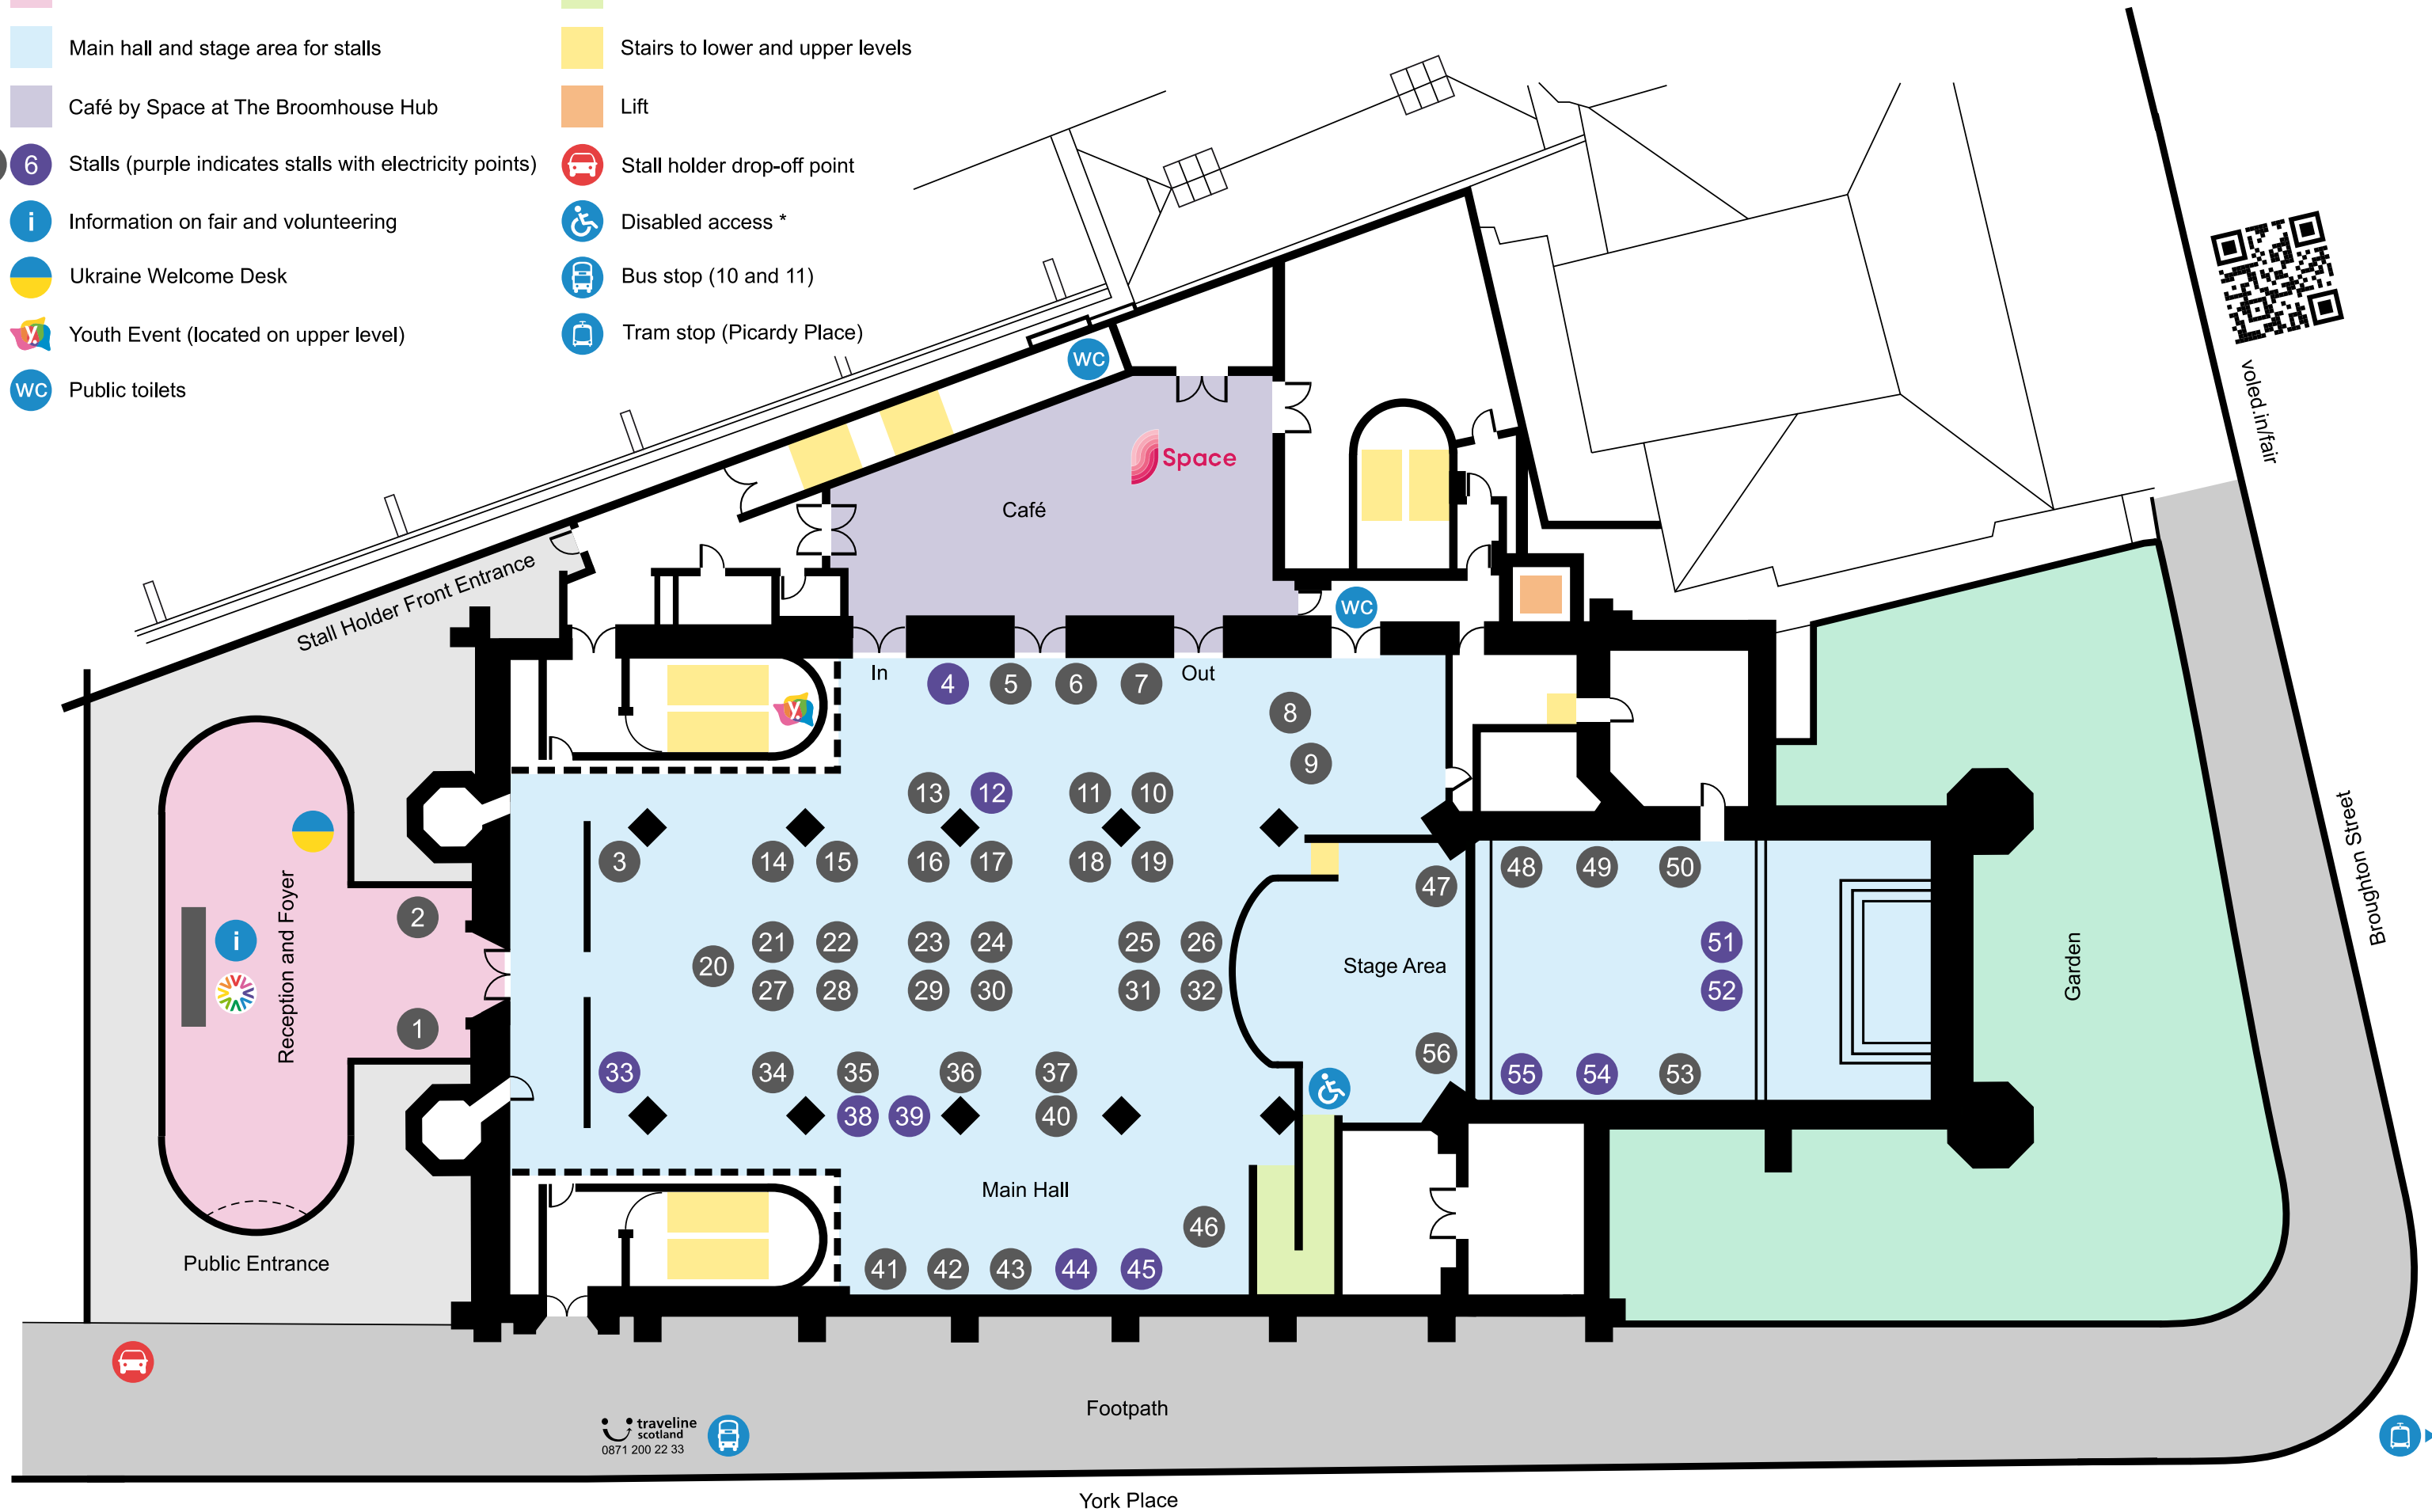

- Public entrance, foyer and reception area
- Main hall and stage area for stalls
- Café by Space at The Broomhouse Hub
- Ramp access to stage area
- Stairs to lower and upper levels
- Lift
- 1 6 Stalls (purple indicates stalls with electricity points)
- i Information on fair and volunteering
- 🇺🇦 Ukraine Welcome Desk
- 👦 Youth Event (located on upper level)
- WC Public toilets
- 🚗 Stall holder drop-off point
- ♿ Disabled access \*
- 🚌 Bus stop (10 and 11)
- 🚊 Tram stop (Picardy Place)

\* The venue is fully accessible with ramp access to the stage area marked on the map. If you do require assistance please ask a Volunteer Edinburgh staff member or volunteer (look out for our rainbow coloured logo).