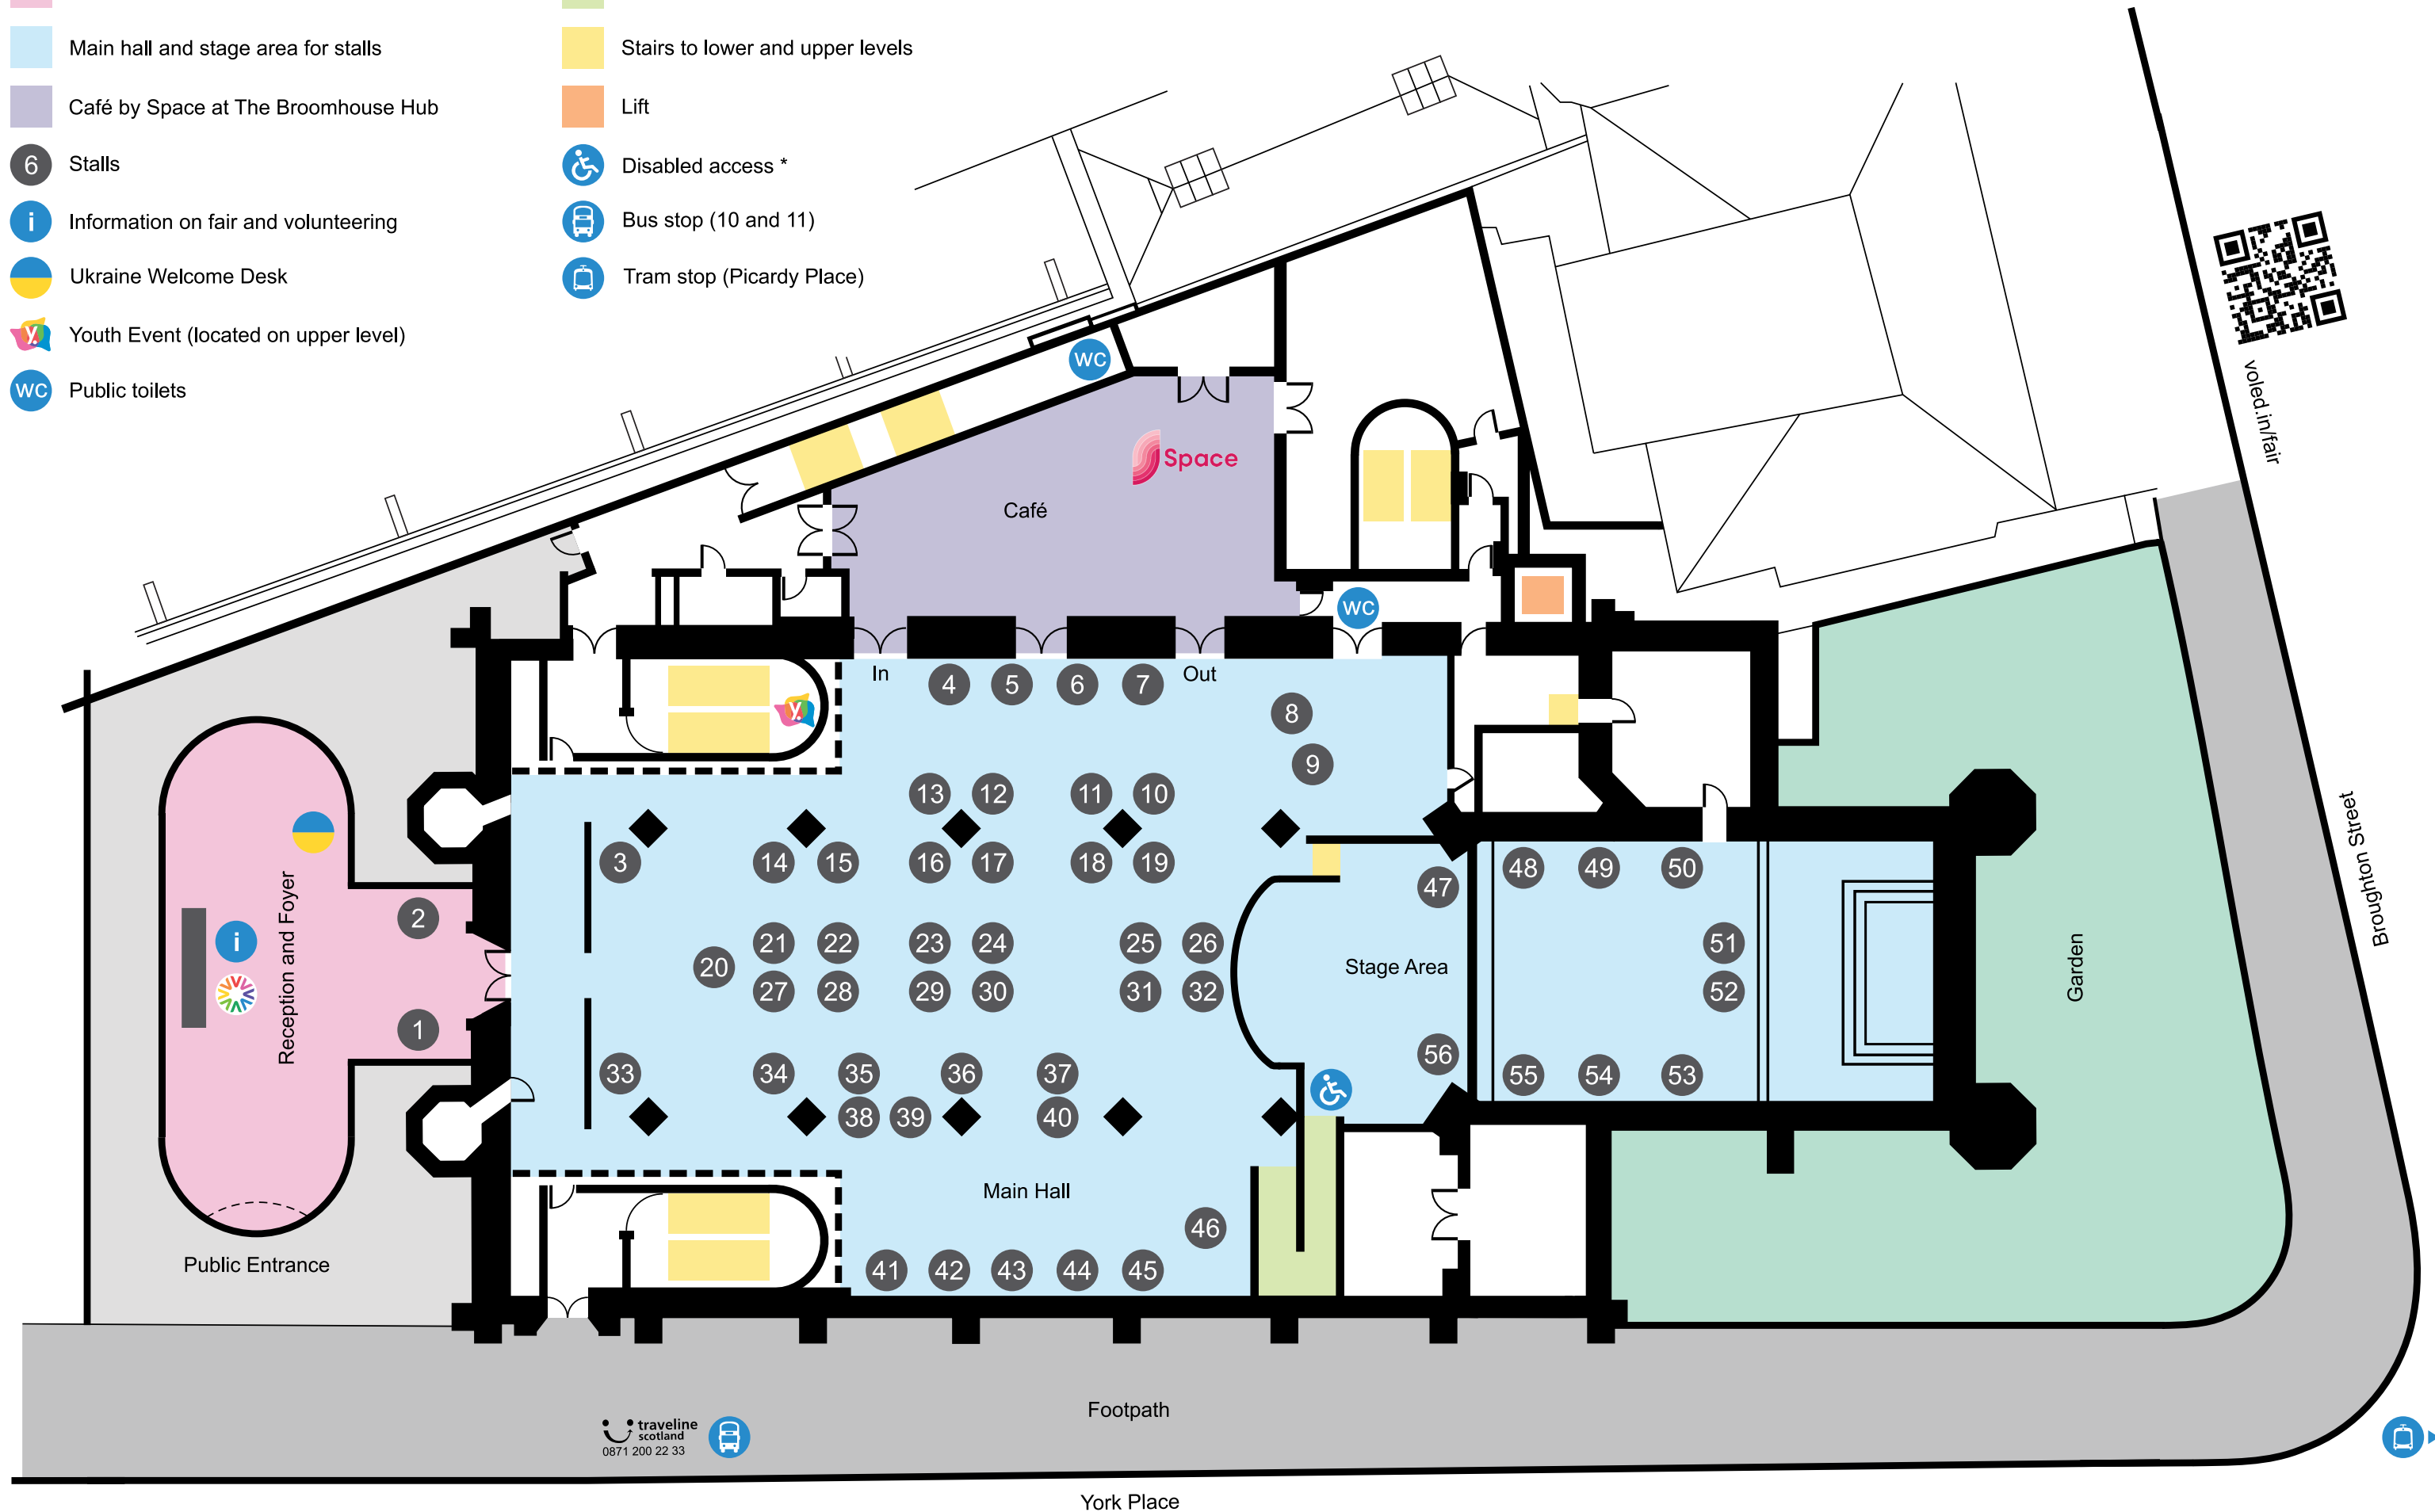

- Public entrance, foyer and reception area
- Main hall and stage area for stalls
- Café by Space at The Broomhouse Hub
- 6 Stalls
- i Information on fair and volunteering
- 🇺🇦 Ukraine Welcome Desk
- 👧 Youth Event (located on upper level)
- WC Public toilets

- Ramp access to stage area
- Stairs to lower and upper levels
- Lift
- ♿ Disabled access *
- 🚌 Bus stop (10 and 11)
- 🚊 Tram stop (Picardy Place)

* The venue is fully accessible with ramp access to the stage area marked on the map. If you do require assistance please ask a Volunteer Edinburgh staff member or volunteer (look out for our rainbow coloured logo).