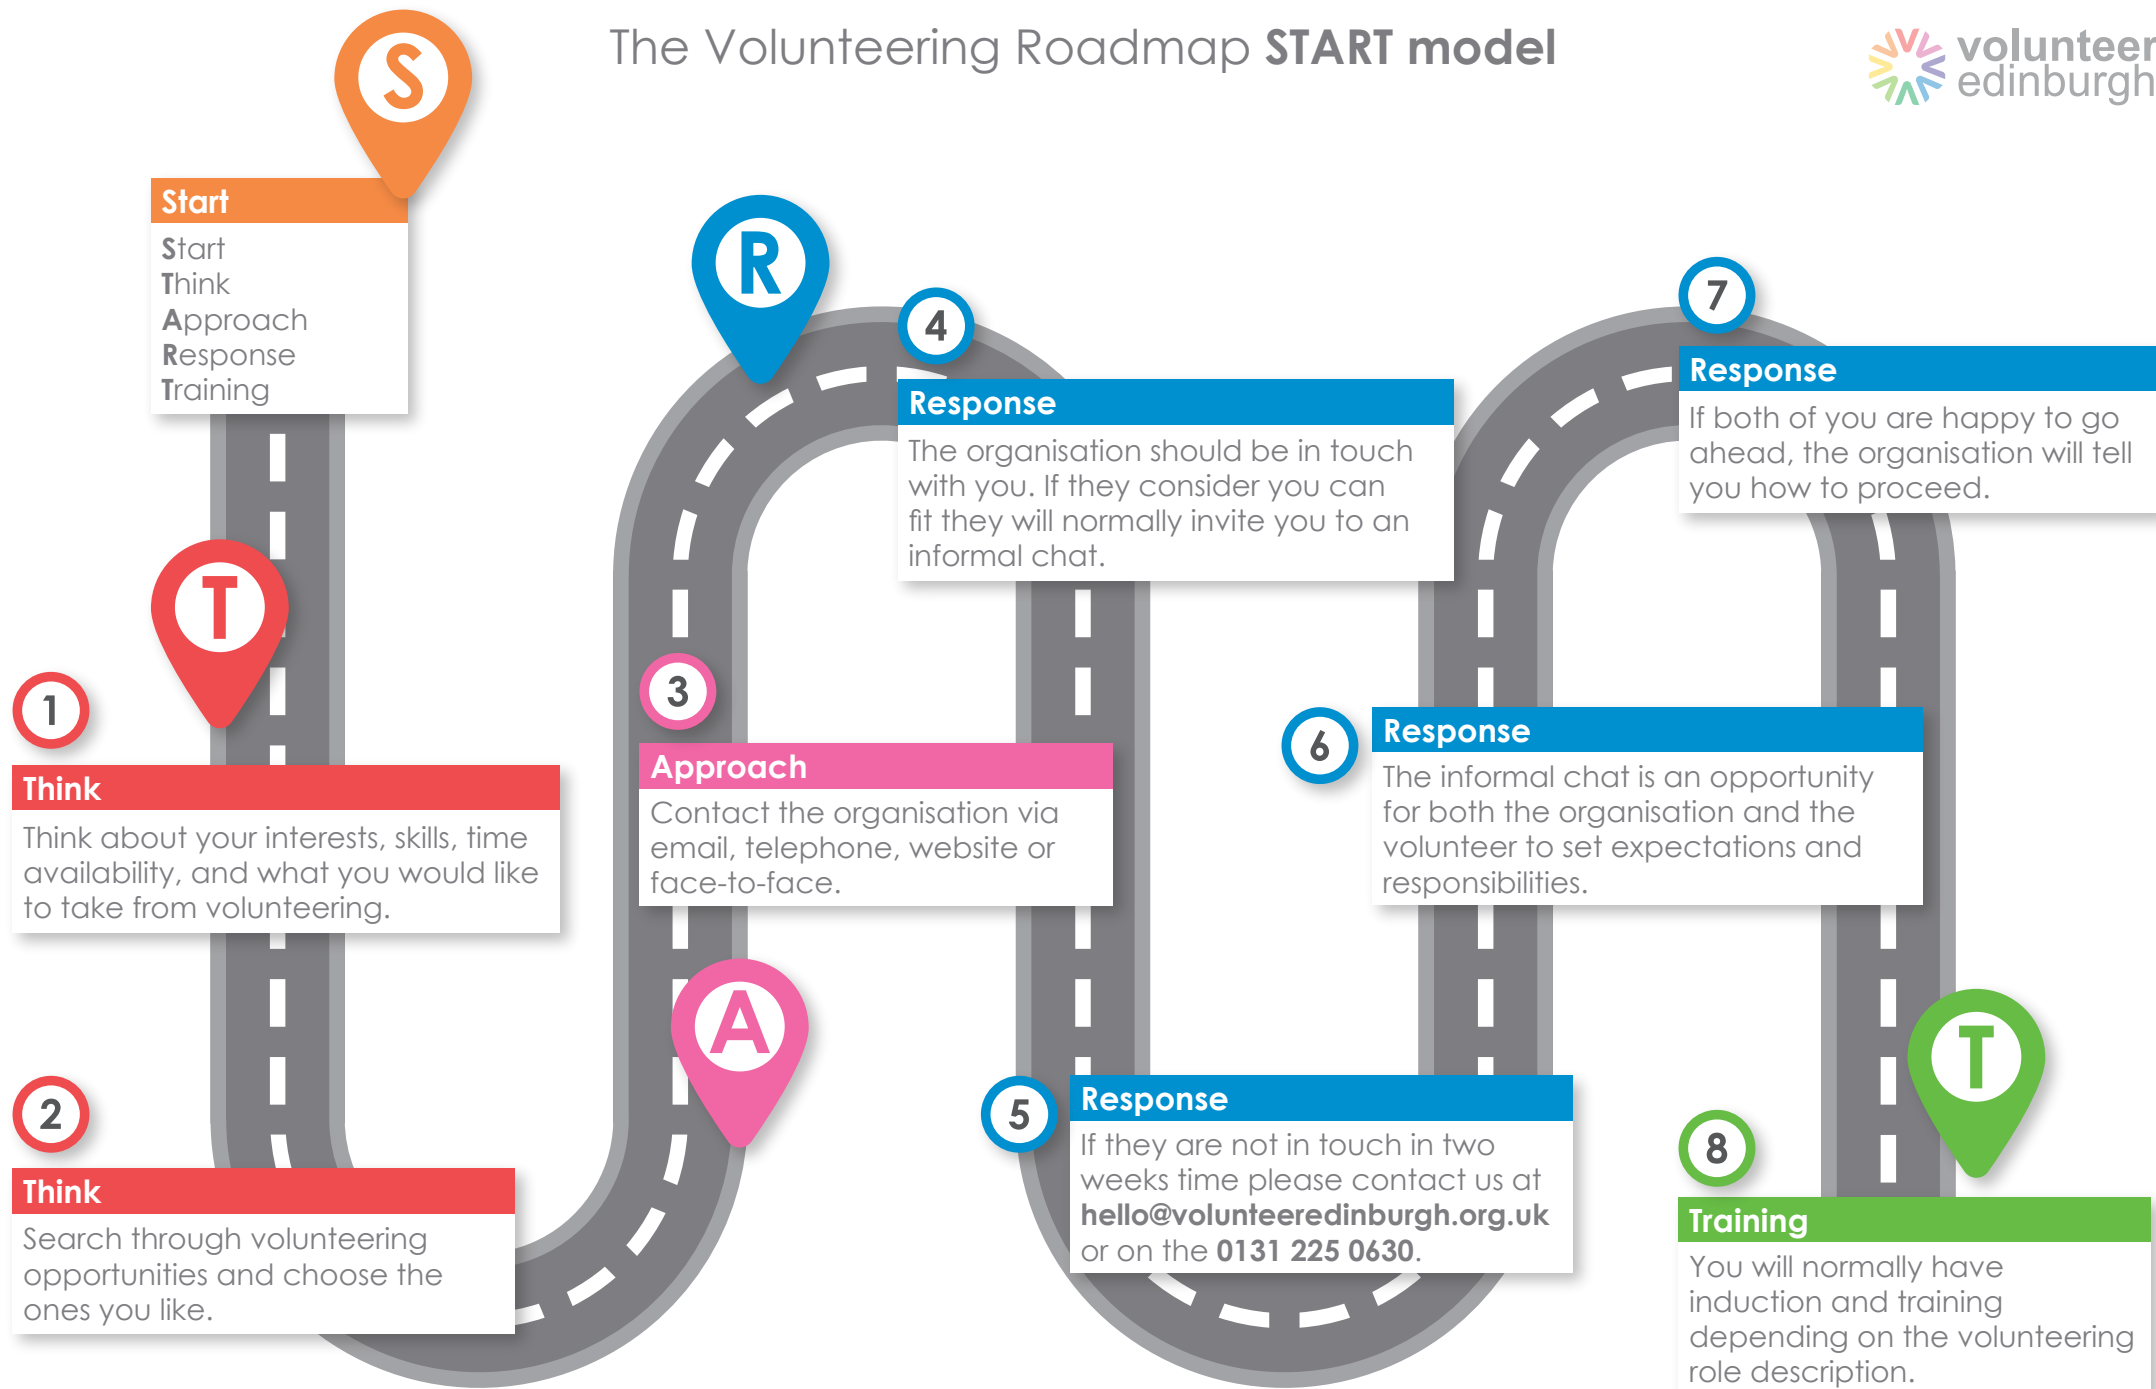

# The Volunteering Roadmap **START** model

Whole process is normally 2 to 6 weeks, depending on the role and the organisation  
**Questions?** [hello@volunteeredinburgh.org.uk](mailto:hello@volunteeredinburgh.org.uk) or call 0131 225 0630