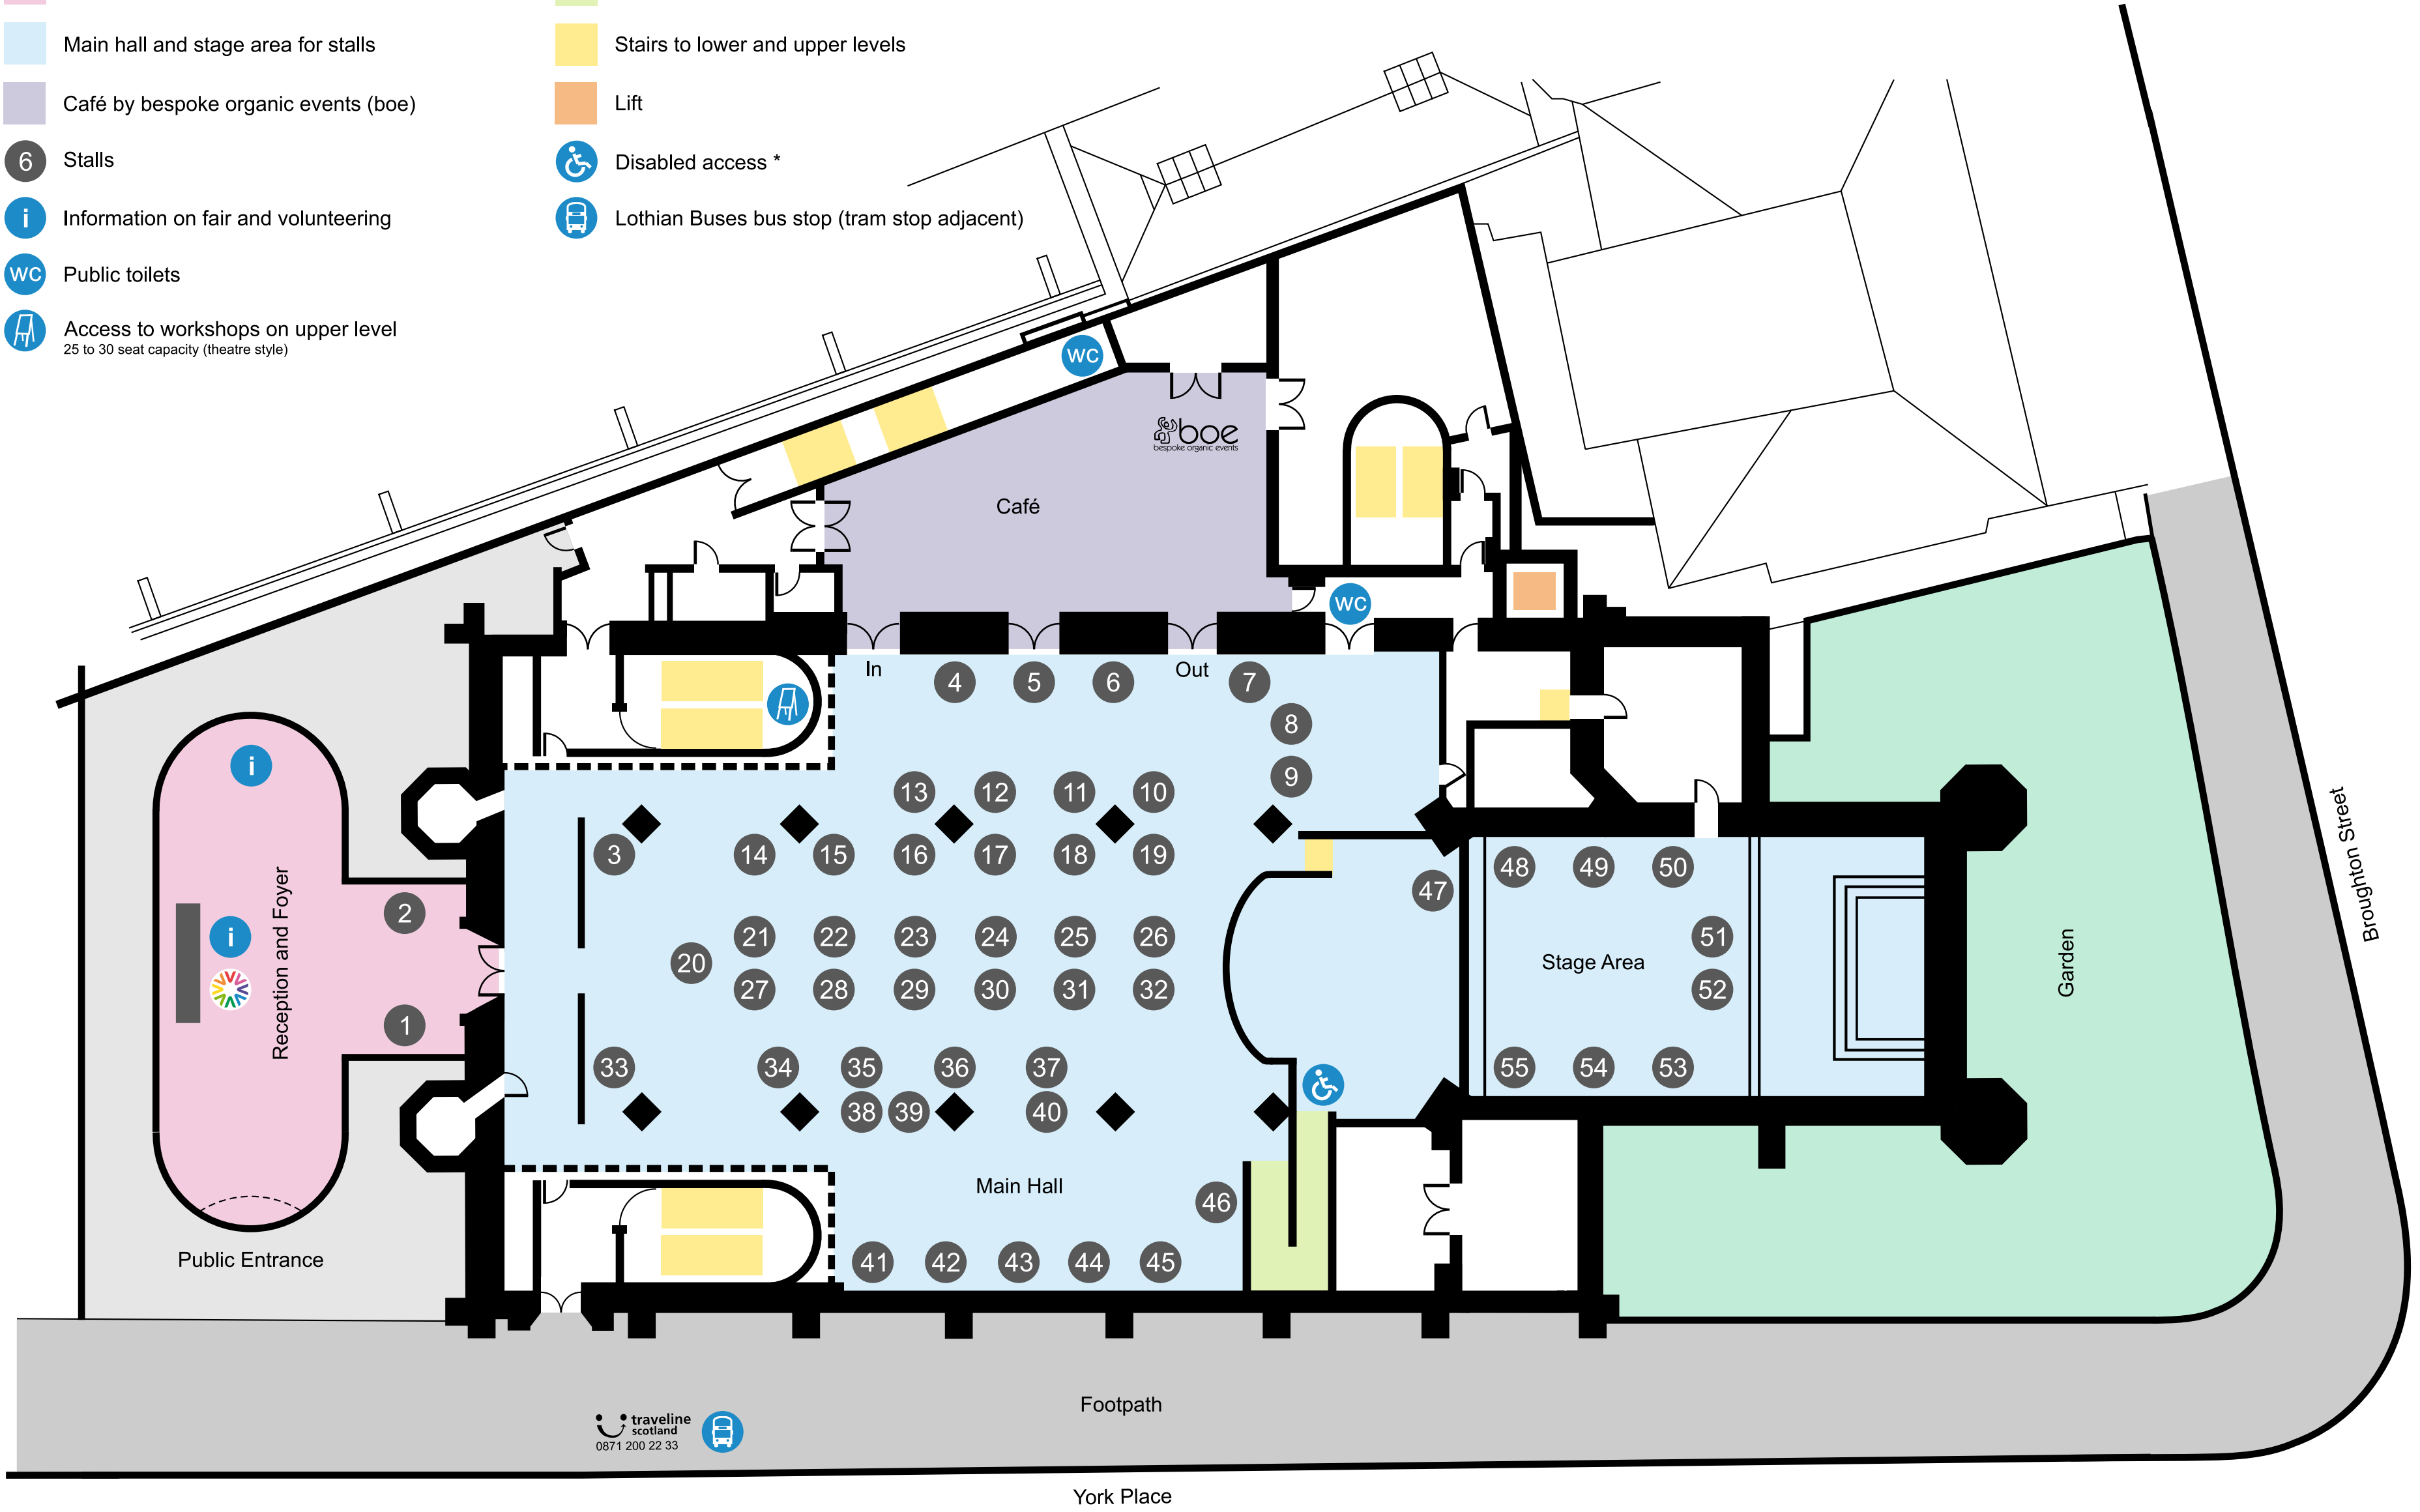

Volunteer Recruitment Fair Venue Map
St Paul's and St George's Church

- Public entrance, foyer and reception area
- Main hall and stage area for stalls
- Café by bespoke organic events (boe)
- 6 Stalls
- i Information on fair and volunteering
- WC Public toilets
- A Access to workshops on upper level
25 to 30 seat capacity (theatre style)
- Ramp access to stage area
- Stairs to lower and upper levels
- Lift
- ♿ Disabled access *
- 🚌 Lothian Buses bus stop (tram stop adjacent)

* The venue is fully accessible with ramp access to the stage area marked on the map. If you do require assistance please ask a Volunteer Edinburgh staff member or volunteer (look out for our rainbow coloured logo).